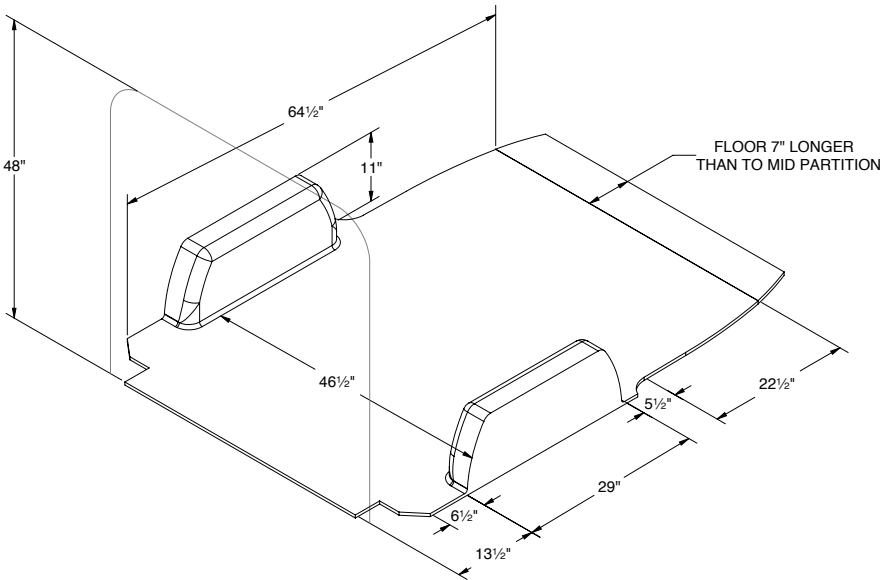

If you need assistance in customizing your van, call your regional account manager, your upfitter or Kargo Master customer service.

NV200 115" WB

Download this spec sheet and van floor template in PDF format from kargomaster.com/vanlayouts/