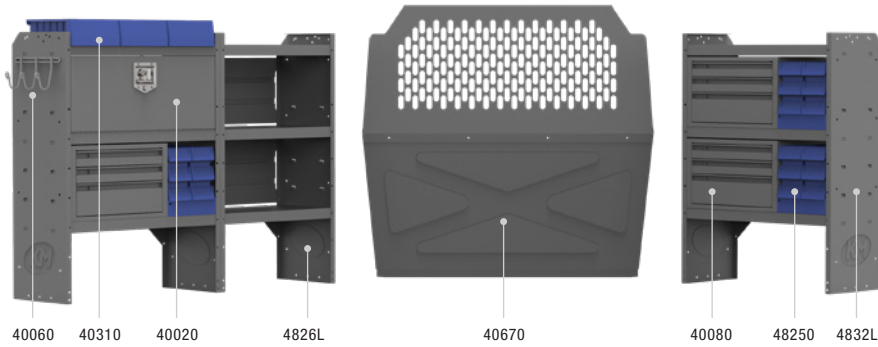

NV200 VAN PACKAGES

PLUMBING 43" H Shelves // Compact Cargo Vans