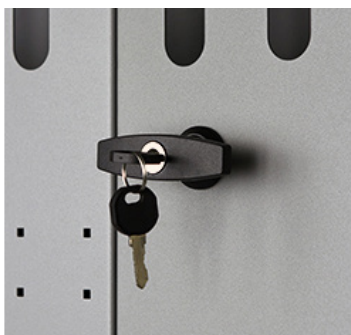

CAB SIDE

CARGO SIDE

Lock Your Cab

40620 PARTITION LOCK & LATCH KIT

The Partition Lock & Latch Kit includes a locking T-handle on the cab side and a sturdy locking bar on the cargo side. It can be installed on any Kargo Master steel partition with a pass-through door.