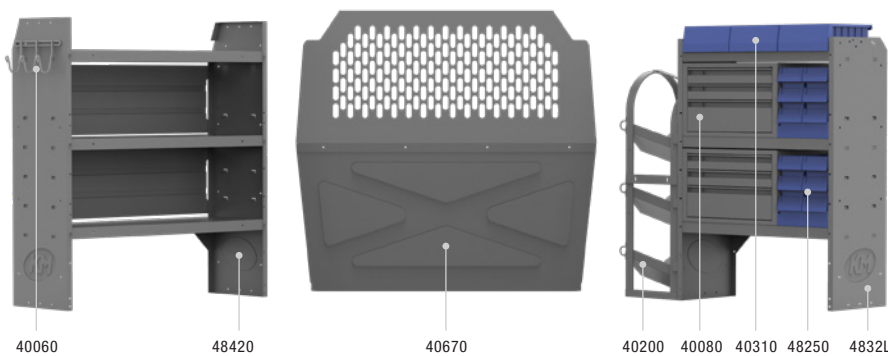

HVAC 43" & 46" H Shelves // Compact Cargo Vans