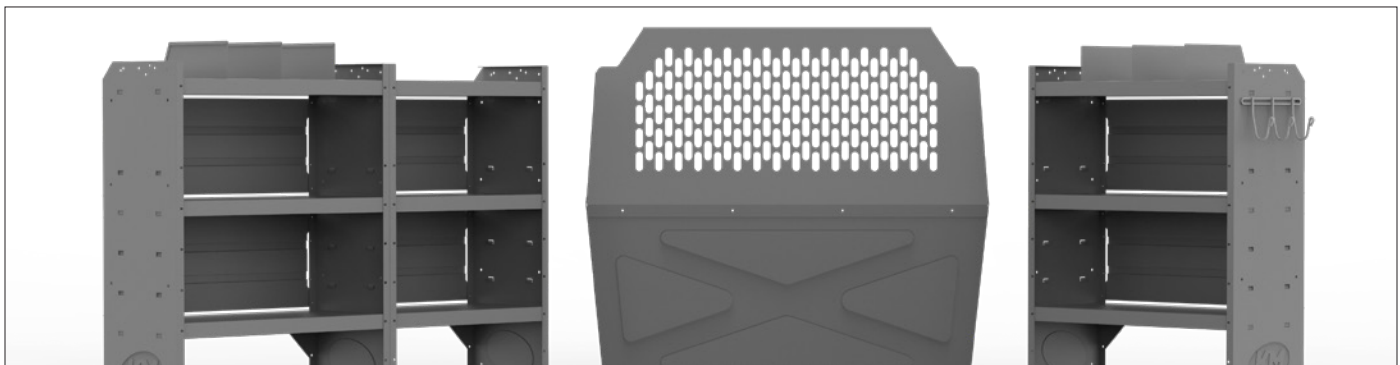

4832L

402CE PACKAGE 115" WB		
Part #	Description	Qty
40670	Partition	1
4832L	32" W x 43" H x 14" D Shelves	2
4826L	26" W x 43" H x 14" D Shelves	2
40020	32" W Shelf Door Kit	1
40080	Steel 3 Drawer Cabinets	2
40060	3 Prong "J" Hook	1
48250	10" W Plastic Shelf Bin Modules	2
40310	10" W Plastic Shelf Bins	6