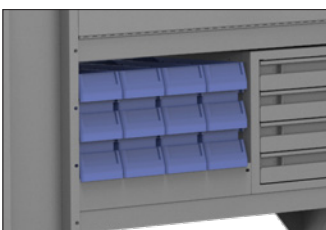

WIRE REEL HOLDER

- 40230 5 Spindles

SHELF DIVIDERS

- 40030 3.5" Upper & Lower Shelf (Set of 6)

SHELF LIPS

- 48190 10" L x 2.75" H
- 48180 20" L x 2.75" H

PLASTIC SHELF BIN MODULES

- 48200 20" W Plastic Bin Module (Includes 4 - 10" W Bins)
- 48210 10" W Plastic Bin Module (Includes 2 - 10" W Bins)
- 48240 20" W Plastic Small Parts Bin Module (Incl. 12 - 5" W Bins)
- 48250 10" W Plastic Small Parts Bin Module (Includes 6 - 5" W Bins)