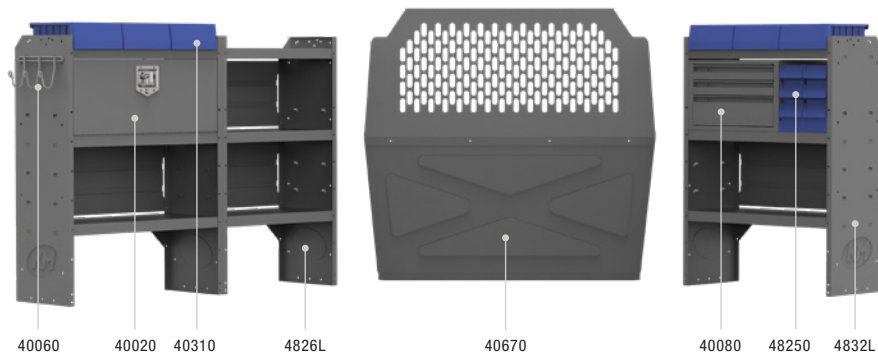

ELECTRICAL CONTRACTOR 43" H Shelves // Compact Cargo Vans