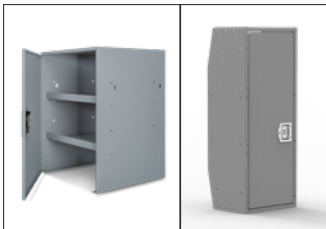

CABINET LOCKER

- 40170 Welded Short Cabinet Locker Full Door **NEW!**
  18" W x 23" H x 14" D
- 40220 Welded Cabinet Locker Full Door
  18" W x 46" H x 14" D