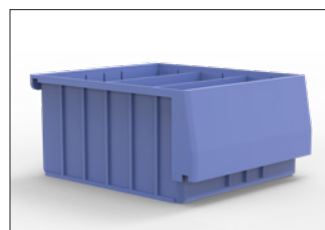

WIRE REEL HOLDER

- 40230 5 Spindles

SHELF DIVIDERS

- 40030 3.5" Upper & Lower Shelf (Set of 6)

SHELF LIPS

- 48190 10" L x 2.75" H
- 48180 20" L x 2.75" H

PLASTIC SHELF BIN MODULES

- 48200 20" W Plastic Bin Module (Includes 4 - 10" W Bins)
- 48210 10" W Plastic Bin Module (Includes 2 - 10" W Bins)
- 48240 20" W Plastic Small Parts Bin Module (Incl. 12 - 5" W Bins)
- 48250 10" W Plastic Small Parts Bin Module (Includes 6 - 5" W Bins)

PLASTIC SHELF BINS

- 40330 5" W X 5.5" H X 11" D Bins (Includes 5 Dividers)
- 40310 10" W X 5.5" H X 11" D Bins (Includes 2 Dividers)

FLOOR OPENING MOUNTING ANGLE

- 48220 42" L x 3.5" H for 42" W 40010
- 48230 52" L x 2.75" H for 52" W 40040