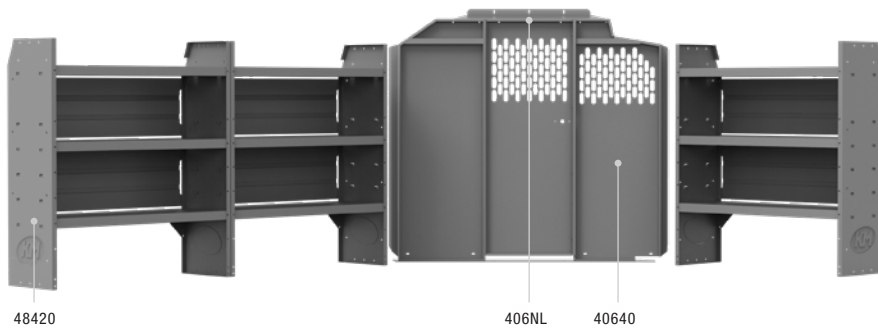

COMMERCIAL SHELVING (Wire Partition) 43" H Shelves // Compact Cargo Vans

47TCL PACKAGE 115" WB		
Part #	Description	Qty
40680	Partition	1
4832L	32" W x 43" H x 14" D Shelves	2

NISSAN VAN PACKAGES

BASE 46" & 60" H Shelves // Low Roof & High Roof Vans