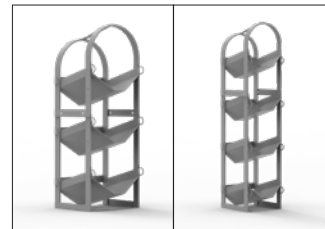

SINGLE LOCKING SHELF

DRAWER **NEW!**

- 48132 30" W Unit
- 48142 40" W Unit
- 48152 50" W Unit

CABINET LOCKER

- 40170 Welded Short Cabinet Locker Full Door **NEW!**
18" W x 23" H x 14" D
- 40220 Welded Cabinet Locker Full Door
18" W x 46" H x 14" D

REFRIGERANT TANK RACKS

- 40200 3 Tier Rack
- 40100 4 Tier Rack

STANDING BINDER RACK

- 40280 3 Shelves hold manual binders or can be used with Plastic Shelf Bin 40310 (Right Image)

STANDING BIN RACK

- 40290 Includes 7 - 10" W Bins 40310 with 2 Dividers each or can hold binders in combo