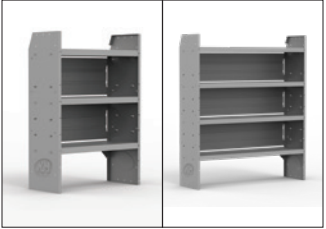

STEEL SHELF UNITS

- 4826L 26" W x 43" H x 14" D
- 4832L 32" W x 43" H x 14" D
- 4832O 32" W x 46" H x 14" D
- 48324 32" W x 60" H x 14" D
- 4842O 42" W x 46" H x 14" D
- 48424 42" W x 60" H x 14" D
- 4852O 52" W x 46" H x 14" D
- 48524 52" W x 60" H x 14" D