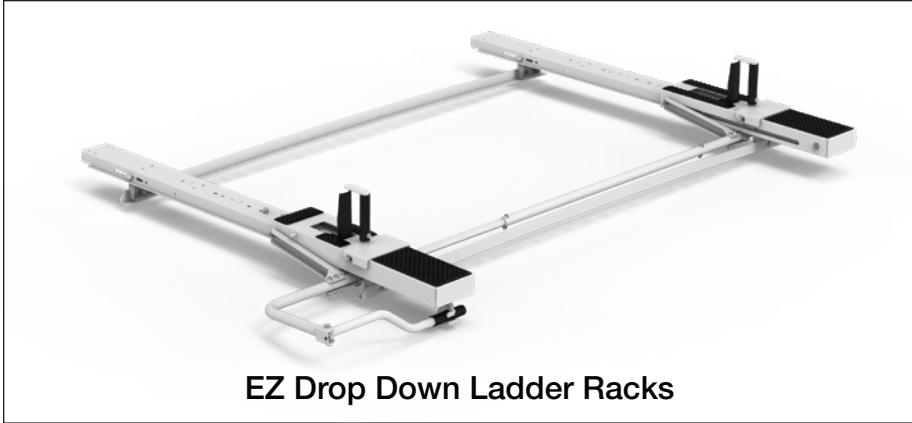

The new KargoMaster.com website is your source for everything Kargo Master and it's now better than ever.

kargomaster.com

NISSA VAN RACKS ALUMINUM

EZ Drop Down Ladder Racks

NV200

- 4A933 Passenger Side
- 4A943 Driver Side
- No Mount Kit Required