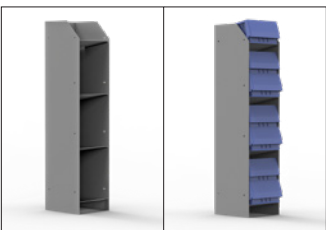

STANDING BINDER RACK

- 40280 3 Shelves hold manual binders or can be used with Plastic Shelf Bin 40310 (Right Image)

STANDING BIN RACK

- 40290 Includes 7 - 10" W Bins 40310 with 2 Dividers each or can hold binders in combo