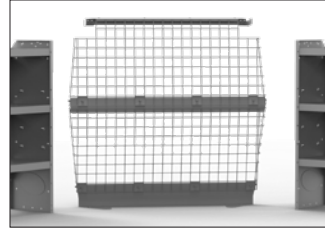

WIRE PARTITION

- 40680 NV200