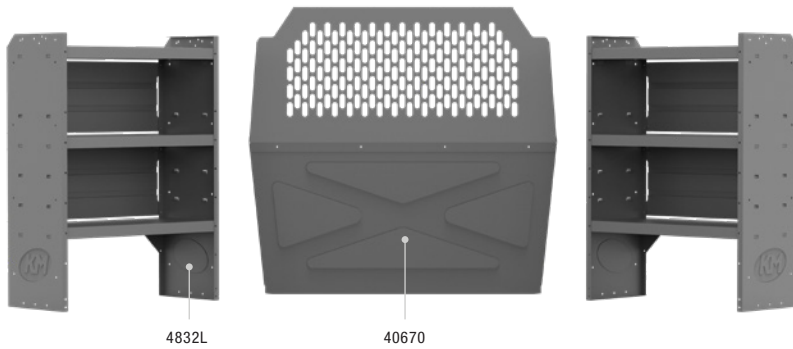

NV200 VAN PACKAGES

COMMERCIAL SHELVING 43" H Shelves // Compact Cargo Vans