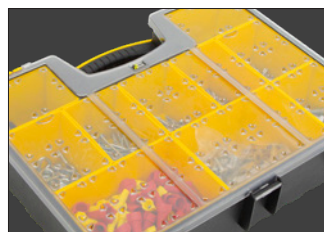

40351 LARGE KARGO CASE NEW!
17.5" W x 4.5" H x 13.5" D
This deep Kargo Case has 8 medium and 2 large parts bins.