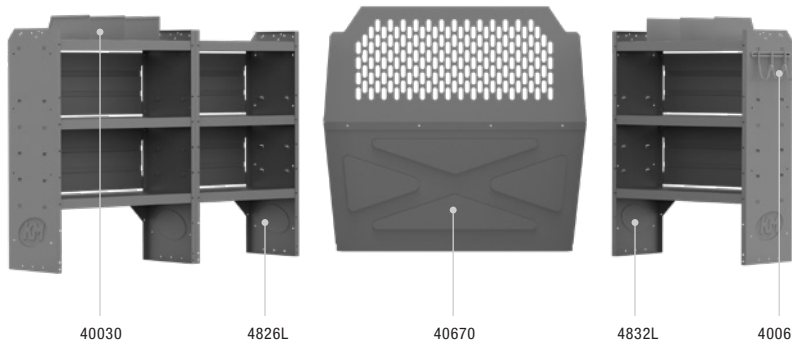

DELUXE COMMERCIAL SHELVING 43" H Shelves // Compact Cargo Vans

40030

4826L

40670

4832L

40060

401CE PACKAGE 115" WB		
Part #	Description	Qty
40670	Partition	1
4832L	32" W x 43" H x 14" D Shelves	2
4826L	26" W x 43" H x 14" D Shelf	1
40060	3 Prong "J" Hook	1
40030	Shelf Dividers (Set of 6)	1