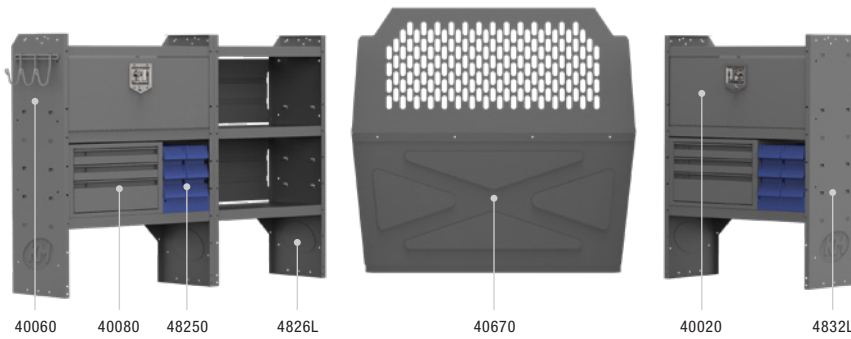

NV200 VAN PACKAGES

TELECOM 43" H Shelves // Compact Cargo Vans