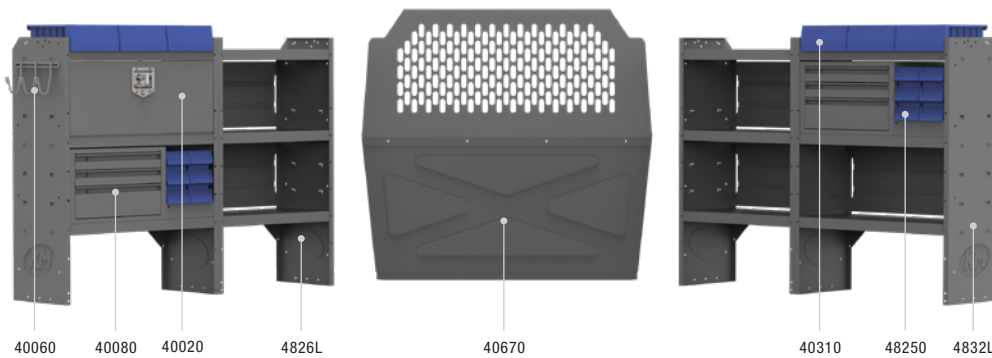

GENERAL SERVICE 43" H Shelves // Compact Cargo Vans

40060

40080

40020

4826L

40670

40310

48250

4832L

402CE PACKAGE 115" WB		
Part #	Description	Qty
40670	Partition	1
4832L	32" W x 43" H x 14" D Shelves	2
4826L	26" W x 43" H x 14" D Shelves	2
40020	32" W Shelf Door Kit	1
40080	Steel 3 Drawer Cabinets	2
40060	3 Prong "J" Hook	1
48250	10" W Plastic Shelf Bin Modules	2
40310	10" W Plastic Shelf Bins	6