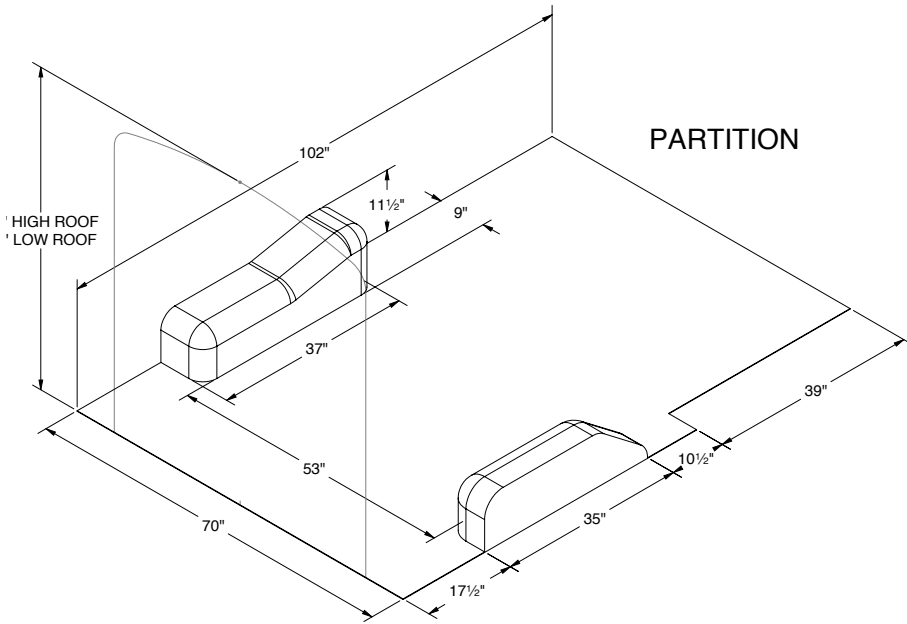

CUSTOMIZATIONS

NV 146" WB

Download this spec sheet and van floor template in PDF format from kargomaster.com/vanlayouts/