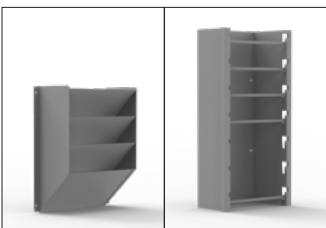

SINGLE SWIVEL HOOK

- 40051 Powder Coated

SINGLE LARGE HOOK

- 40050 Rubber Coated

3 PRONG "J" HOOK

- 40060 Formed Wire

HANGING FILE RACK

- 40270 Easily mounts to side of shelf or partition. Holds hanging files, normal file folders, catalogs, etc.