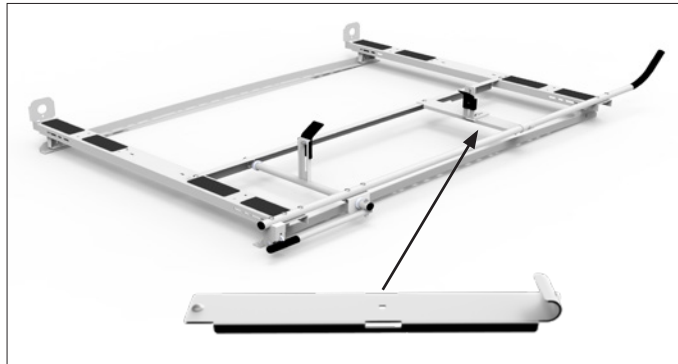

NEW PRODUCTS

SINGLE LOCKING SHELF DRAWER
48132 30" W UNIT
48142 40" W UNIT
48152 50" W UNIT
(See page 8)

4A815 HD ALUMINUM CLAMP & LOCK 6' STEP LADDER BRACKET
Add on to any HD Aluminum Clamp & Lock Rack to secure shorter ladders.
(View on website)