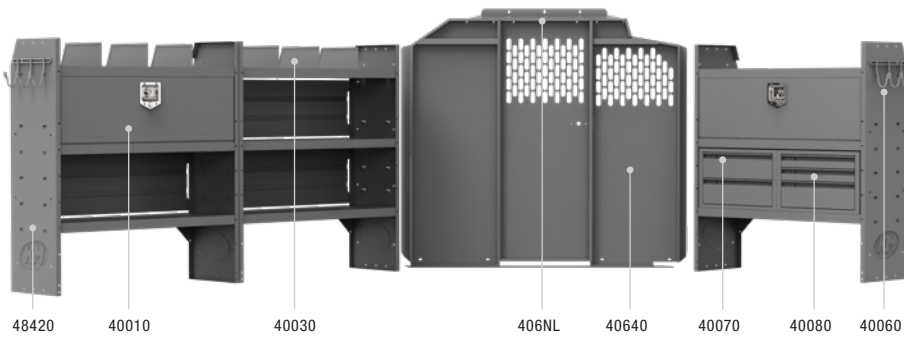

GENERAL SERVICE 46" & 60" H Shelves // Low Roof & High Roof Vans

Above illustration is for 44NVL

41NVH package includes a 40090 Steel 4 Drawer Cabinet, instead of the 40070 Steel 3 Drawer Cabinet

44NVL PACKAGE 146" WB		
Part #	Description	Qty
40640	Partition Updated	1
406NL	Wing Kit	1
48420	42" W x 46" H x 14" D Shelves	3
40070	Steel 2 Drawer Cabinet	1
40080	Steel 3 Drawer Cabinet	1
40010	42" W Shelf Door Kits	2
40060	3 Prong "J" Hooks	2
40030	Shelf Dividers (Set of 6)	1

41NVH PACKAGE 146" WB		
Part #	Description	Qty
40651	Partition	1
406NH	Wing Kit	1
48424	42" W x 60" H x 14" D Shelves	3
40080	Steel 3 Drawer Cabinet	1
40090	Steel 4 Drawer Cabinet	1
40310	10" W Plastic Shelf Bins	4
40060	3 Prong "J" Hooks	2
40030	Shelf Dividers (Set of 6)	1