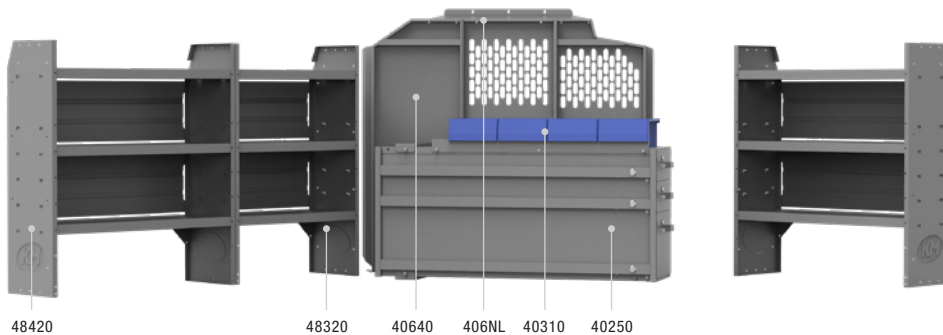

EZ ALL TRADES 46" H Shelves // Low Roof Van

49NVL PACKAGE 146" WB		
Part #	Description	Qty
40640	Partition Updated	1
406NL	Wing Kit	1
48420	42" W x 46" H x 14" D Shelves	2
48320	32" W x 46" H x 14" D Shelf	1
40250	Steel Long Heavy-Duty 3 Drawer Unit	1
40310	10" W Plastic Shelf Bins	4