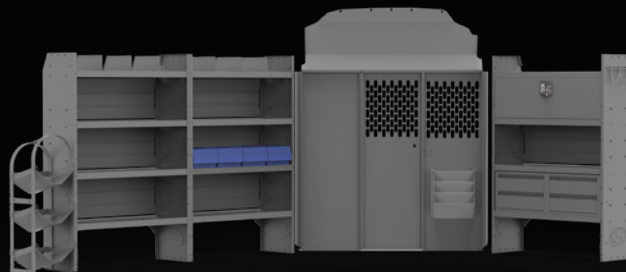

KARGO MASTER

WE PUT EVERYTHING WITHIN REACH.

VAN INTERIORS | TRUCK RACKS | VAN RACKS | AND MORE ...

TABLE OF CONTENTS

Nissan Cargo Van Interior Packages & Products

NV200 VAN PACKAGES

Commercial Shelving, 400CE	3
Deluxe Commercial Shelving, 401CE	3
General Service, 402CE	3
Plumbing, 403CE	4
Electrical Contractor, 404CE	4
HVAC, 405CE	4
Telecom, 406CE	5
Commercial Shelving (Wire Partition), 47TCL	5