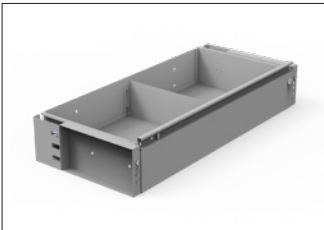

NEW PRODUCTS

SINGLE LOCKING SHELF DRAWER
48132 30" W UNIT
48142 40" W UNIT
48152 50" W UNIT
(See page 8)

4A815 HD ALUMINUM CLAMP & LOCK 6' STEP LADDER BRACKET
Add on to any HD Aluminum Clamp & Lock Rack to secure shorter ladders.
(View on website)