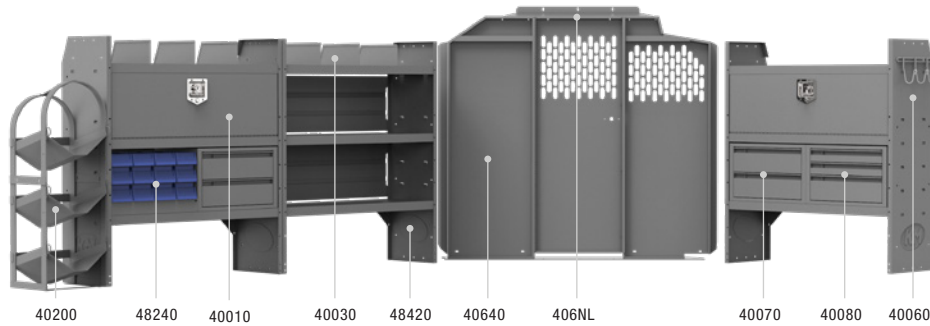

NISSAN VAN PACKAGES

HVAC 46" & 60" H Shelves // Low Roof & High Roof Vans

Above illustration is for 46NVL