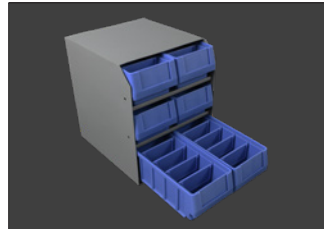

40340 STEEL SHELF CABINET
The Steel Shelf Cabinet mounts to flat shelves and surfaces. The cabinet includes 6 - 40330 Small Parts Bins with 5 dividers per bin.