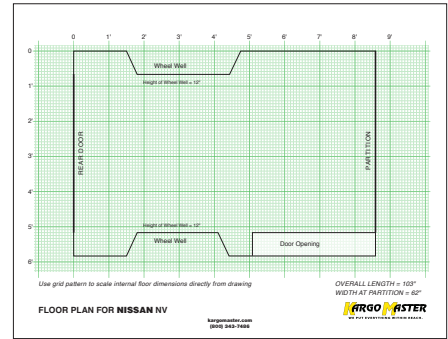

If you need assistance in customizing your van, call your regional account manager, your upfitter or Kargo Master customer service.

NV200 115" WB

Download this spec sheet and van floor template in PDF format from kargomaster.com/vanlayouts/